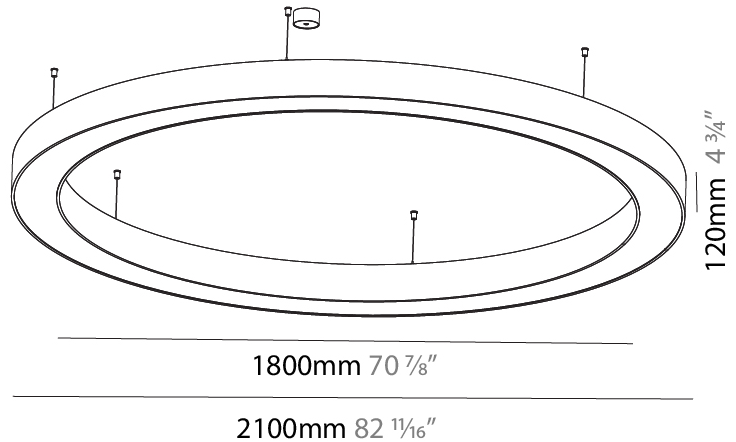

GENERAL

Series: Glorious
Subseries: Glorious
Brand: Prolight
Division: Architectural
Mounting Type: Suspension
Mounting Location: Ceiling
Subcategory: Ambient

PHYSICAL

Shape: Round
Diameter (mm): 2100
Diameter (in): 82 11/16
Height (mm): 120
Height (in): 4 3/4
Max. Overall Height (mm): 2120
Max. Overall Height (in): 83 7/16
Light Distribution: Direct / Indirect
Weight (kg): 26.817
Weight (lbs): 59.12
Diffuser: PMMA - Opal
Fixture Finish: SSR / BKV / CWI / CRY / HAB / UFT / ITA / RUA / FTG / MYG / LOD / PUS / FRO / FUP / KIA / POP / BLS / SPG / MEY / GOH / GUM / CHC / COM / ABZ / JAG / OBR / MOS / ROR
Fixture Material: Aluminum

ELECTRICAL

Lamp Type: LED (Zhaga Standard)
Input Wattage (W): 165
Total Output Wattage (W): 132 / 105.6 (3500K)
Dimming: Non-Dimming / Phase Dimming (120Vac only) / 0-10V Dimming
Driver Included: Yes
Driver Location: Integrated
Driver Type: Constant Current - 120 / 277Vac
Driver Class: Class 2
Input Voltage (V): 120 - 277
Constant Current (MA): 350 / 700/600 (3500K)

LED

Color Temperature (°K): 3000 / 3500 / 4000
Max. Delivered Lumen (lm): 9690 / 10035 / 10240 Direct / 7670 / 7938 / 8100 Indirect
CRI: >80 CRI
Efficiency (%): 70
Lamp Life (hrs): 50000

OPTICAL

RATINGS AND CERTIFICATIONS

Certified By: Certified for North American Standards
IP rating: IP20