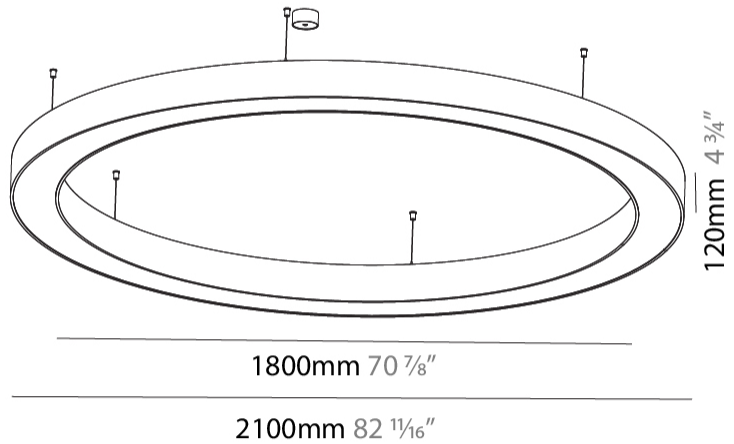

GENERAL

Series: Glorious
Subseries: Glorious
Brand: Prolight
Division: Architectural
Mounting Type: Suspension
Mounting Location: Ceiling
Subcategory: Ambient

PHYSICAL

Shape: Round
Diameter (mm): 2100
Diameter (in): 82 11/16
Height (mm): 120
Height (in): 4 3/4
Max. Overall Height (mm): 2120
Max. Overall Height (in): 83 7/16
Light Distribution: Direct
Weight (kg): 25.9
Weight (lbs): 56.98
Diffuser: PMMA - Opal or Micro-Prism
Fixture Finish: SSR / BKV / CWI / CRY / HAB / UFT / ITA / RUA / FTG / MYG / LOD / PUS / FRO / FUP / KIA / POP / BLS / SPG / MEY / GOH / GUM / CHC / COM / ABZ / JAG / OBR / MOS / ROR
Fixture Material: Aluminum

ELECTRICAL

Lamp Type: LED (Zhaga Standard)
Input Wattage (W): 105
Total Output Wattage (W): 84 / 67.2 (3500K)
Dimming: Non-Dimming / Phase Dimming (120Vac only) / 0-10V Dimming
Driver Included: Yes
Driver Location: Integrated
Driver Type: Constant Current
Driver Class: Class 2
Input Voltage (V): 120 - 277
Constant Current (MA): 350 / 700 (3500K)

LED

Color Temperature (°K): 3000 / 3500 / 4000
Max. Delivered Lumen (lm): 9690 / 10035 / 10240
CRI: >80 CRI
Efficiency (%): 65
Lamp Life (hrs): 50000

OPTICAL

RATINGS AND CERTIFICATIONS

Certified By: Certified for North American Standards
IP rating: IP20